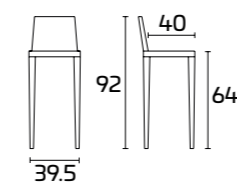

Frame, seat and back:
Iron Grey SCAV 374 Matt Lacquered

STEP

Please consult the QR Code
for information about
available finishes.

PRODUCT SPECIFICATIONS

Frame, seat and back:
in lacquered solid Beech wood