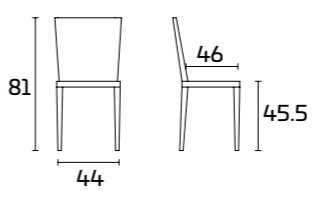

Frame, seat and back:
Mink SCAV 856_I

MIKA

Please consult the QR Code
for information about
available finishes.

PRODUCT SPECIFICATIONS

Frame, back and seat: In painted solid
Ash wood

MIKA Chair

Frame, seat and back:
Dove Grey SCAV 855_I